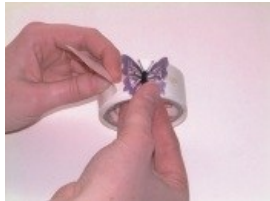

Card making

Scrapbooking

Papercraft

	Dot Dia (approx)	Handy Wallet	Enthusiast Pack	Bumper Pack
Permanent				
Didi	3mm	NA	200 dots	NA
Mini	6mm	48 dots	150 dots	1000 dots
Craft	12mm	48 dots	150 dots	1000 dots
Memory Book	10mm	NA	150 dots	NA
Pop Up	12mm	NA	75 dots	250 dots
Removable				
Repo	12mm	48 dots	150 dots	NA
Poster	15mm	48 dots	150 dots	1000 dots

How to apply Glue Dots

Slowly unwind paper liner to expose Glue Dots

Firmly press the item against the Glue Dot

Gently pull away from the liner

Press the item into place

Ensure there is enough liner to cover Glue Dots on the roll